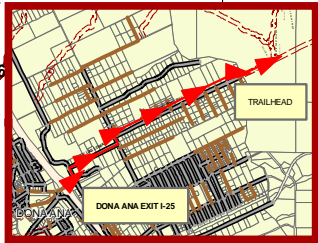

- Legend**
- BEGINNER\_ADVANCED
  - BEGINNER
  - Planning,SDE.Roads
  - SECTION & OWNERSHIP
  - DISTANCE\_POINTS
  - Minor Trail
  - MINOR\_TRAIL
  - ROADS
  - CERRO\_JORNADA\_NEW
  - Acec\_NMCENTRAL
  - MAJOR & MINOR WASH

# CERRO JORNADA MOUNTAIN BIKE TRAIL MAP

0 1,150 2,300 4,600 Feet

NORTH----->