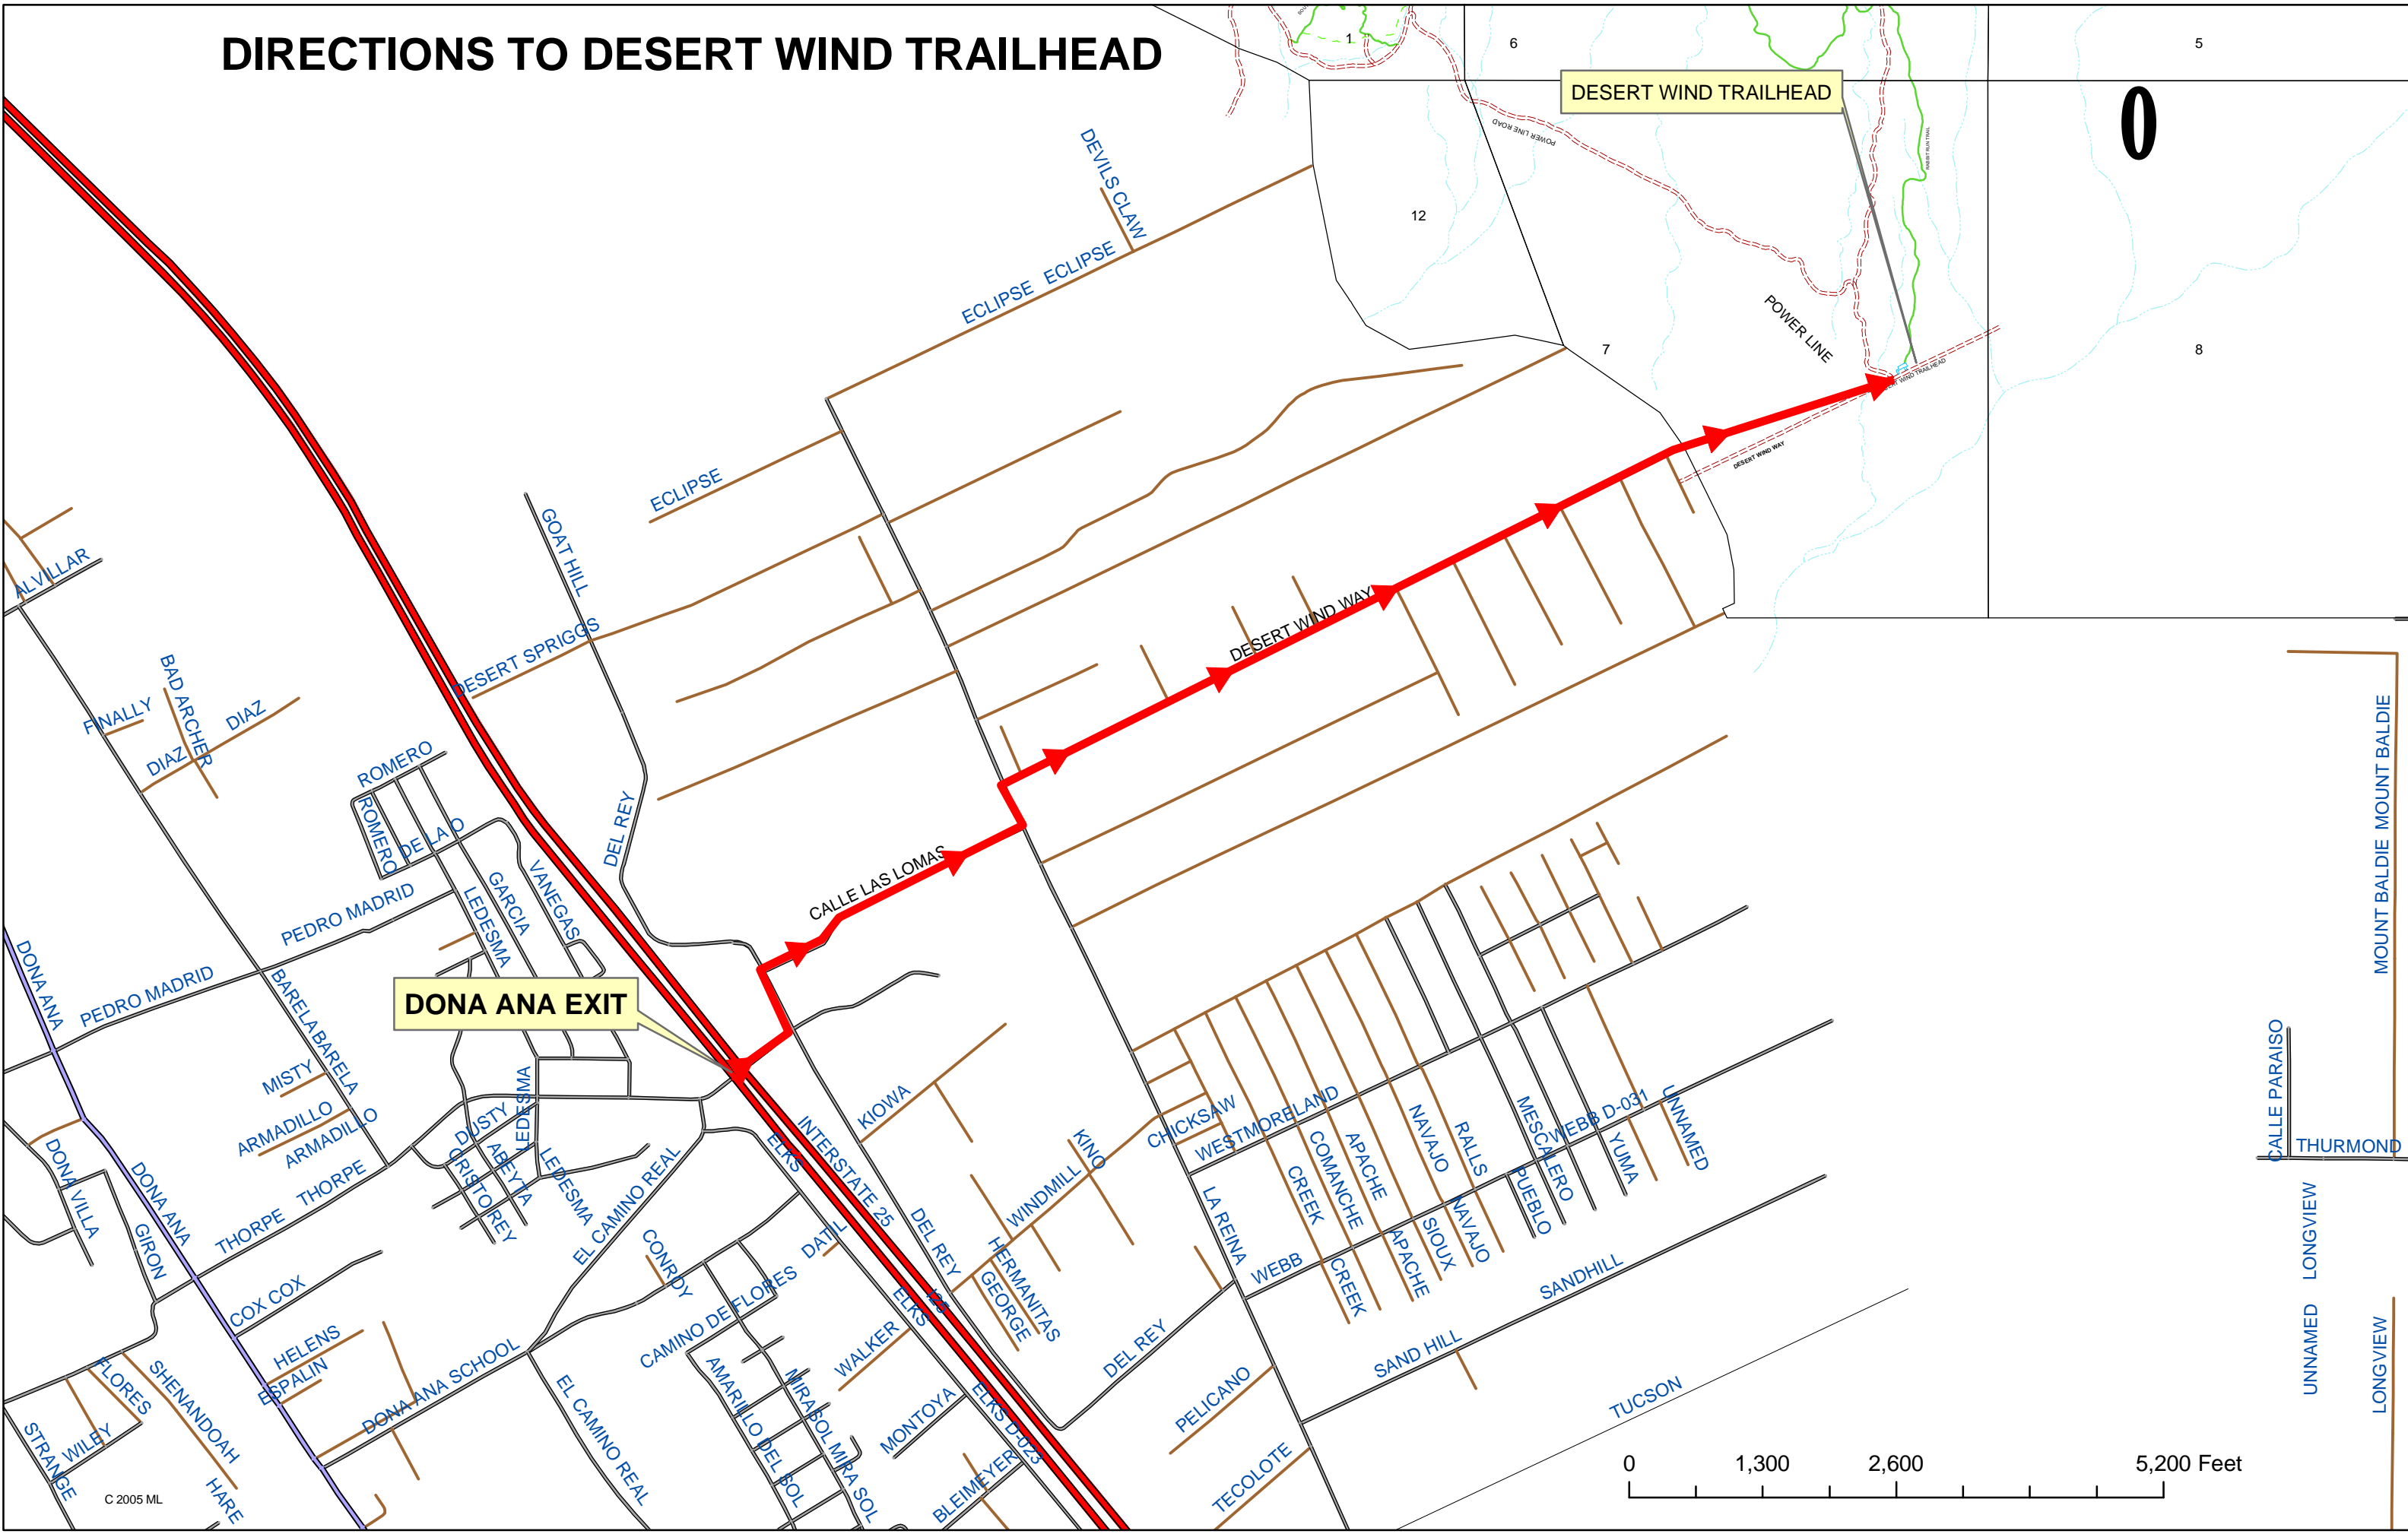

DIRECTIONS TO DESERT WIND TRAILHEAD

DESERT WIND TRAILHEAD

DONA ANA EXIT