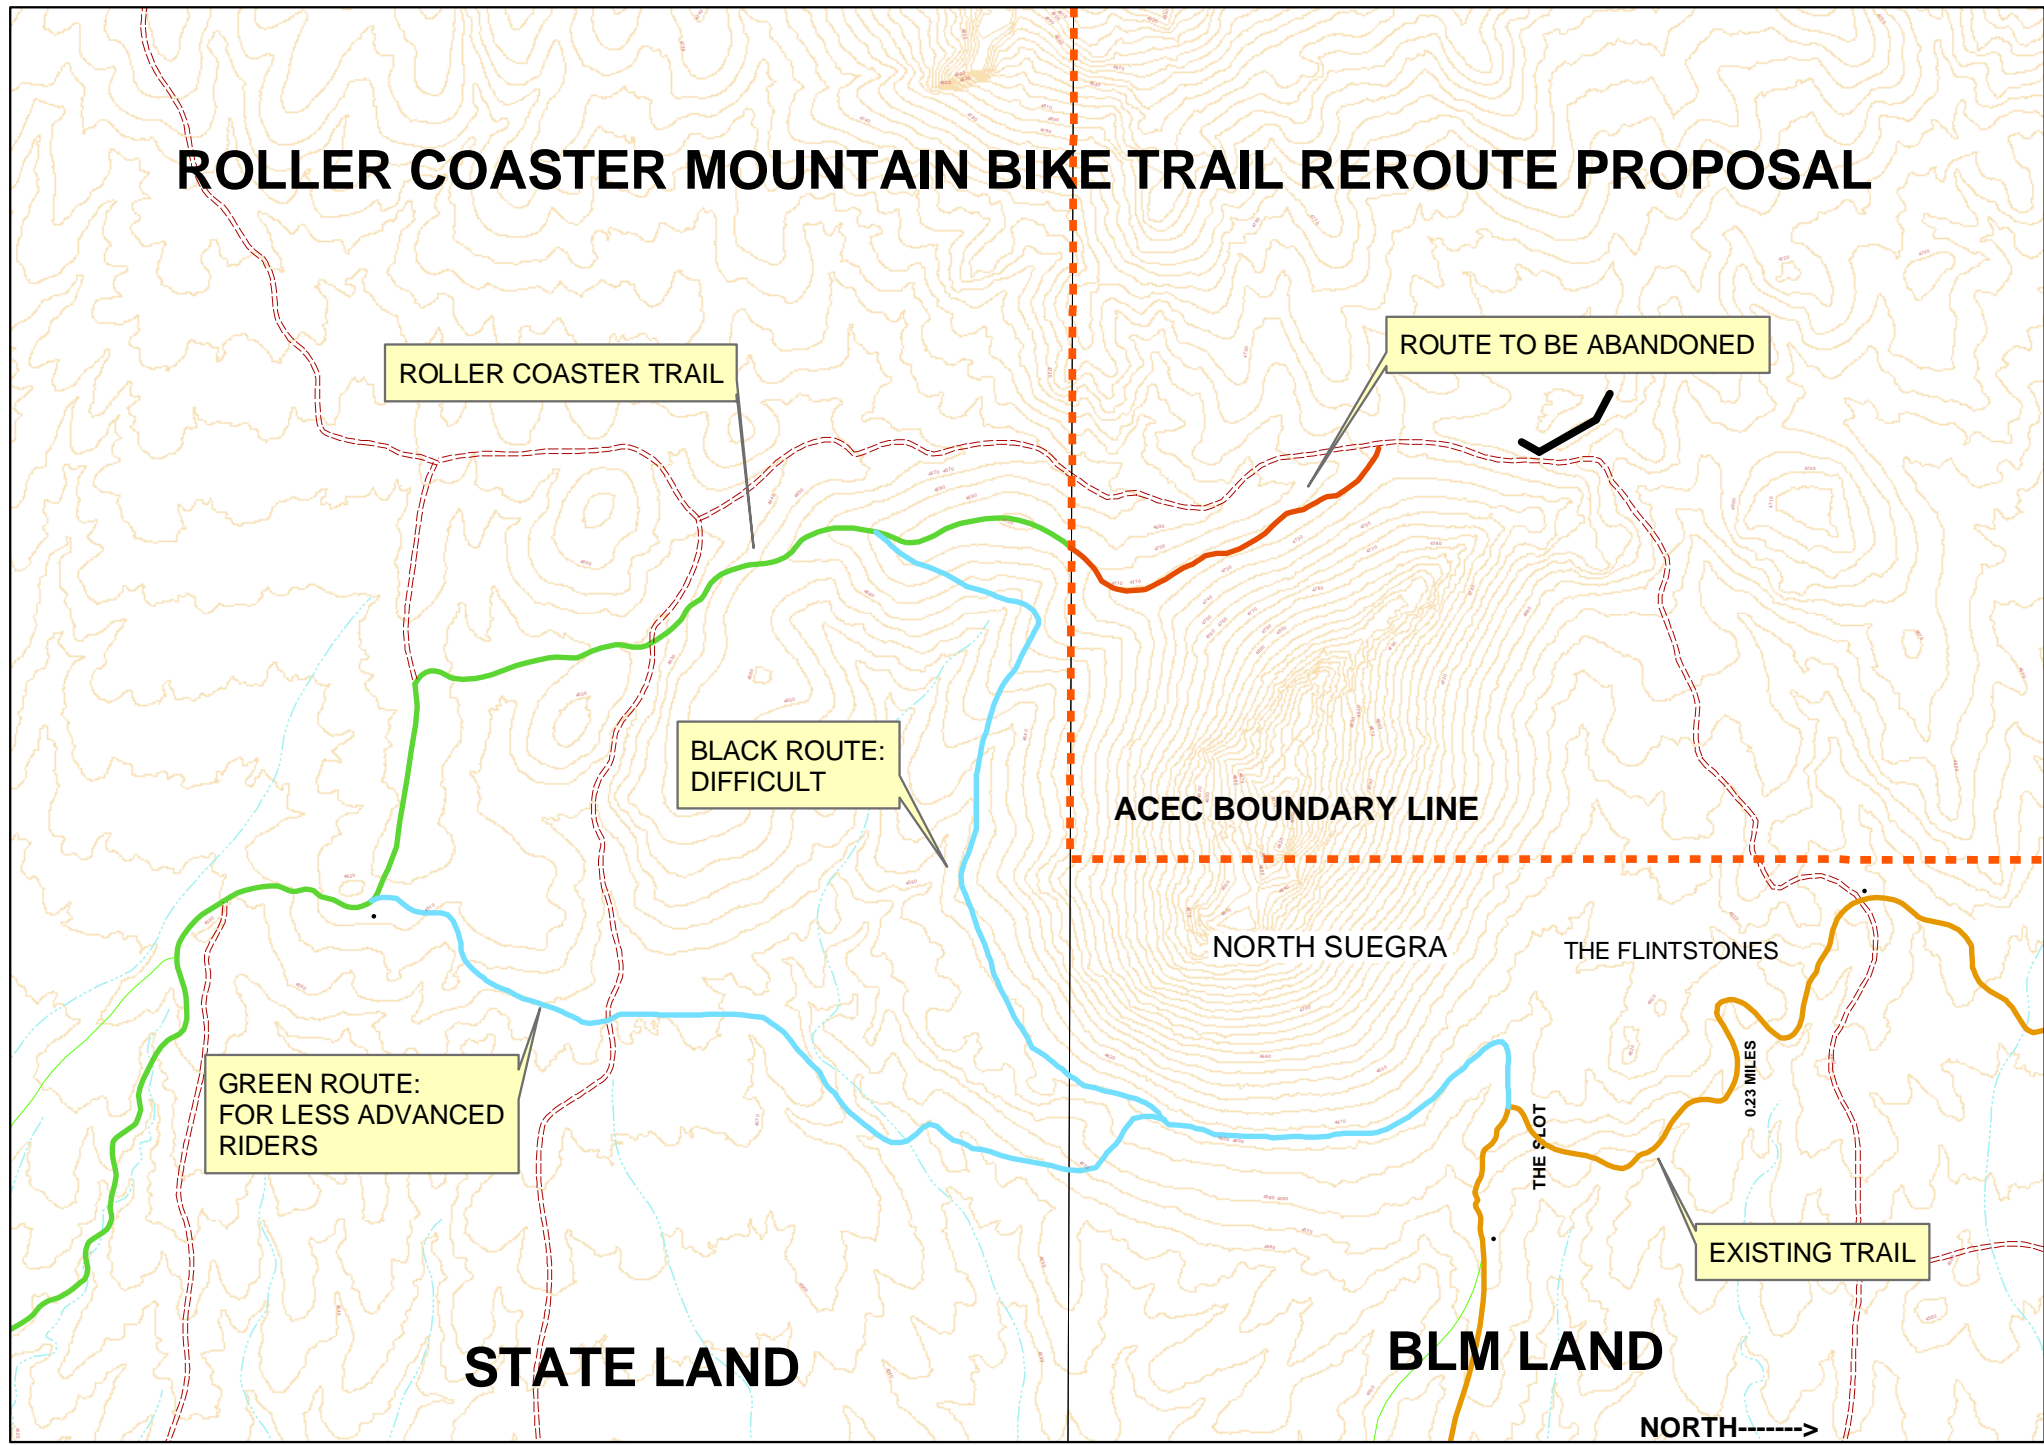

ROLLER COASTER MOUNTAIN BIKE TRAIL REROUTE PROPOSAL

ROLLER COASTER TRAIL

ROUTE TO BE ABANDONED

BLACK ROUTE:
DIFFICULT

GREEN ROUTE:
FOR LESS ADVANCED
RIDERS

ACEC BOUNDARY LINE

NORTH SUEGRA

THE FLINTSTONES

EXISTING TRAIL

STATE LAND

BLM LAND

NORTH----->

0 1,150 2,300 4,600 Feet

0.23 MILES